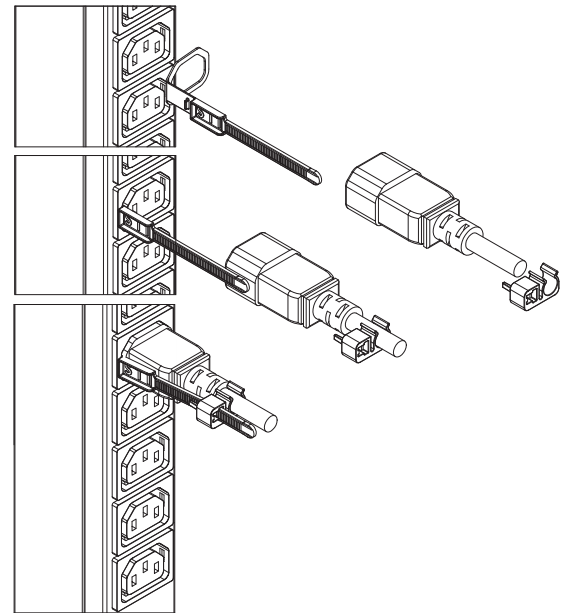

EZip

This Server Technology product is equipped with High Retention outlets. Due to the significantly improved native holding force of the outlets, we are no longer including secondary retention devices with the product as we have in the past. In addition, we have developed a new secondary retention system, Easy Zip, replacing previous Server Technology Cable Retention Clips.

The Easy Zip system is sold in bundles of 10. Orders may be placed through your Sales Representative.

| Receptacle | Plug | Description | Part Number |
|------------|------|--|-------------|
| C13 | C14 | (10) EZip for IEC 60320 C13 outlets | KIT-0013 |
| C19 | C20 | (10) EZip for IEC 60320 C19 outlets | KIT-0019 |
| HDOT C13 | C14 | (10) EZip for IEC 60320 C13 HDOT outlets | KIT-HD13 |
| HDOT C19 | C20 | (10) EZip for IEC 60320 C19 HDOT outlets | KIT-HD19 |

Cord Sleeve

Prevent your devices' cables from accidentally unplugging. Even when inserted correctly into the cabinet power distribution unit, device power cables can become dislodged due to user error or vibration over time. This thin plastic sleeve provides a more snug fit of the plug when inserted into the outlet.

Universal – works with any straight C14 or C20 plug.

Removable – fins on the side allows sleeve to be removed from the outlet.

| Receptacle | Plug | Description | Part Number |
|------------|------|-------------------------------------|-------------|
| C13 | C14 | (4) Nylon Cord Sleeve for C14 plugs | KIT-0070 |
| C19 | C20 | (4) Nylon Cord Sleeve for C20 plugs | KIT-0071 |