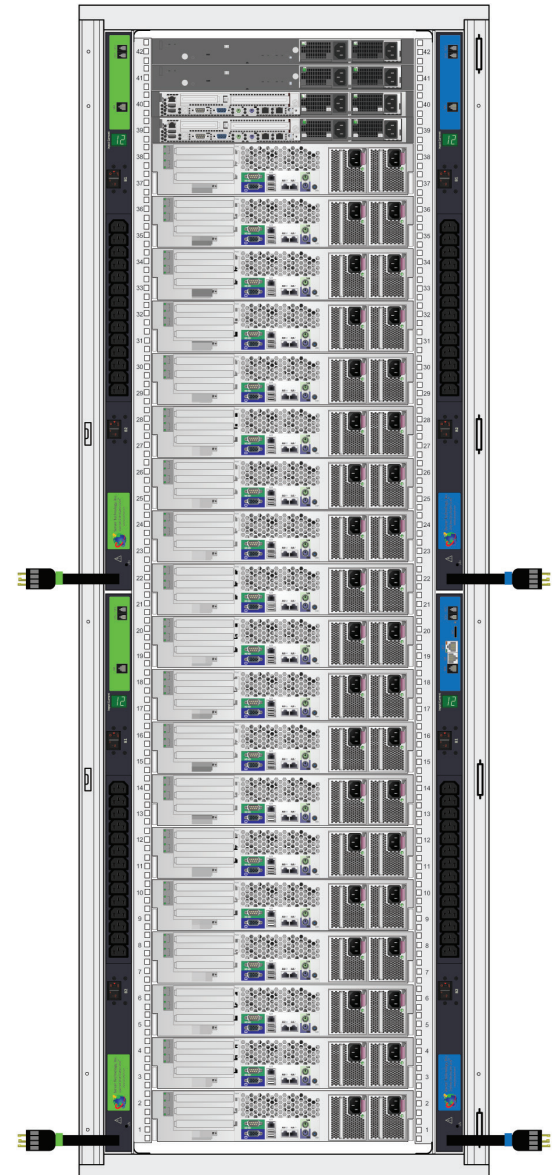

This HDOT® PDU is specified with (14) C13 outlets. At 37.25" height, two can be stacked in common 45RU cabinets or mounted to 42RU open racks. At 1.75" width, these can fit into the dead space outside the rails of many cabinet designs, thus leaving extra room for cable management. Because this PDU uses the PRO architecture, three "Link" PDUs can be connected to the "Master" PDU without the risks of a daisy-chain configuration.

Pictured right is a C1S14CS-2CBA150 Master PDU, with three C1L14CS-2CBA150 Link PDUs. KIT-PRO2LINK-01D used to provide connection from Links to Master. Choose from six highlight colors and a variety of outlet combinations.