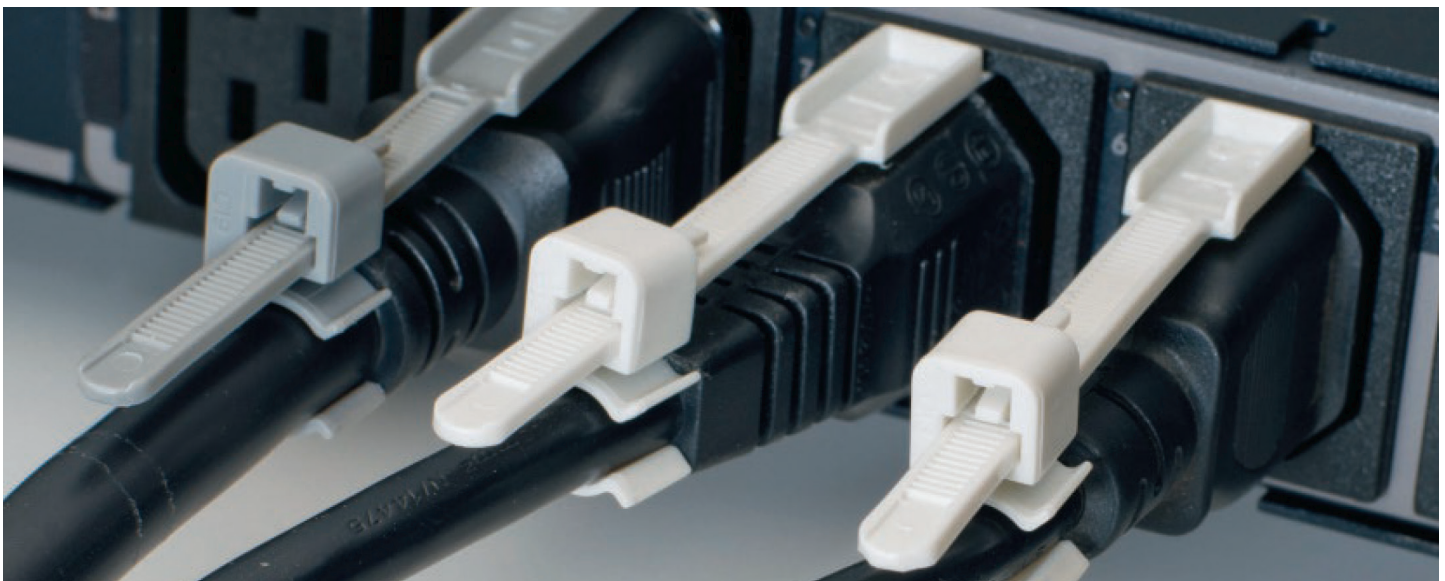

# How do I ensure secure power connections without special cables?

APPLICATION NOTE ACC-001

June 2014

## Learn how the EZip (Easy Zip) cable retention device provides a simple method for securing any standard C14 or C20 power cable to the Server Technology® PDU.

### Typical Application

As the manager of an ever-evolving data center, I have servers and other equipment moving in and out on a regular basis. We stock a cache of standard power cords of various lengths to ensure optimal routing. During installation of new devices, we have occasionally had accidental dislodgements of a power cable going to an existing device. In some instances, the equipment went down and losses were incurred. Because these installations can be ordered on short notice and the install teams vary in their practices, I need a simple method to secure power cables to the cabinet PDU.

### Our Solution

The EZip by Server Technology is a two piece serrated ratcheting device for securing virtually all C20 or C14 power cables to the PDU. The serrated piece of the EZip clips into the outlet housing while the ratcheting piece is clipped over the cable. After plugging the cable into the PDU, simply slide the ratcheting piece onto the serrated piece and zip it down until tight. Removal is just as easy with a gentle press of the release lever. Use EZip again and again when exchanging device cables, or leave in place for years of secure connections free from accidental disconnect.