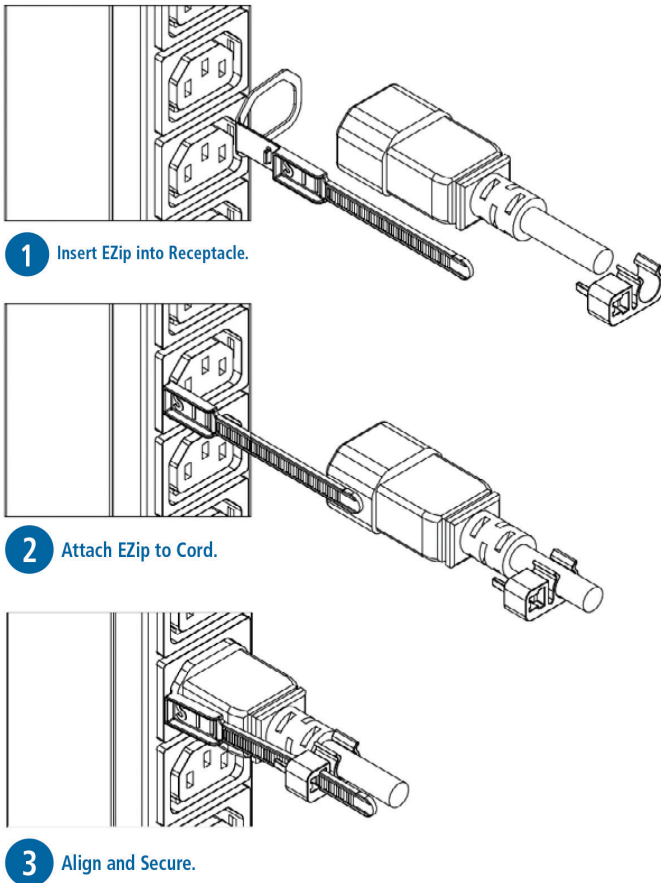

### Our Solution

The EZip by Server Technology is a two piece serrated ratcheting device for securing virtually all C20 or C14 power cables to the PDU. The serrated piece of the EZip clips into the outlet housing while the ratcheting piece is clipped over the cable. After plugging the cable into the PDU, simply slide the ratcheting piece onto the serrated piece and zip it down until tight. Removal is just as easy with a gentle press of the release lever. Use EZip again and again when exchanging device cables, or leave in place for years of secure connections free from accidental disconnect.

# Secure standard C14 & C20 cables in three steps